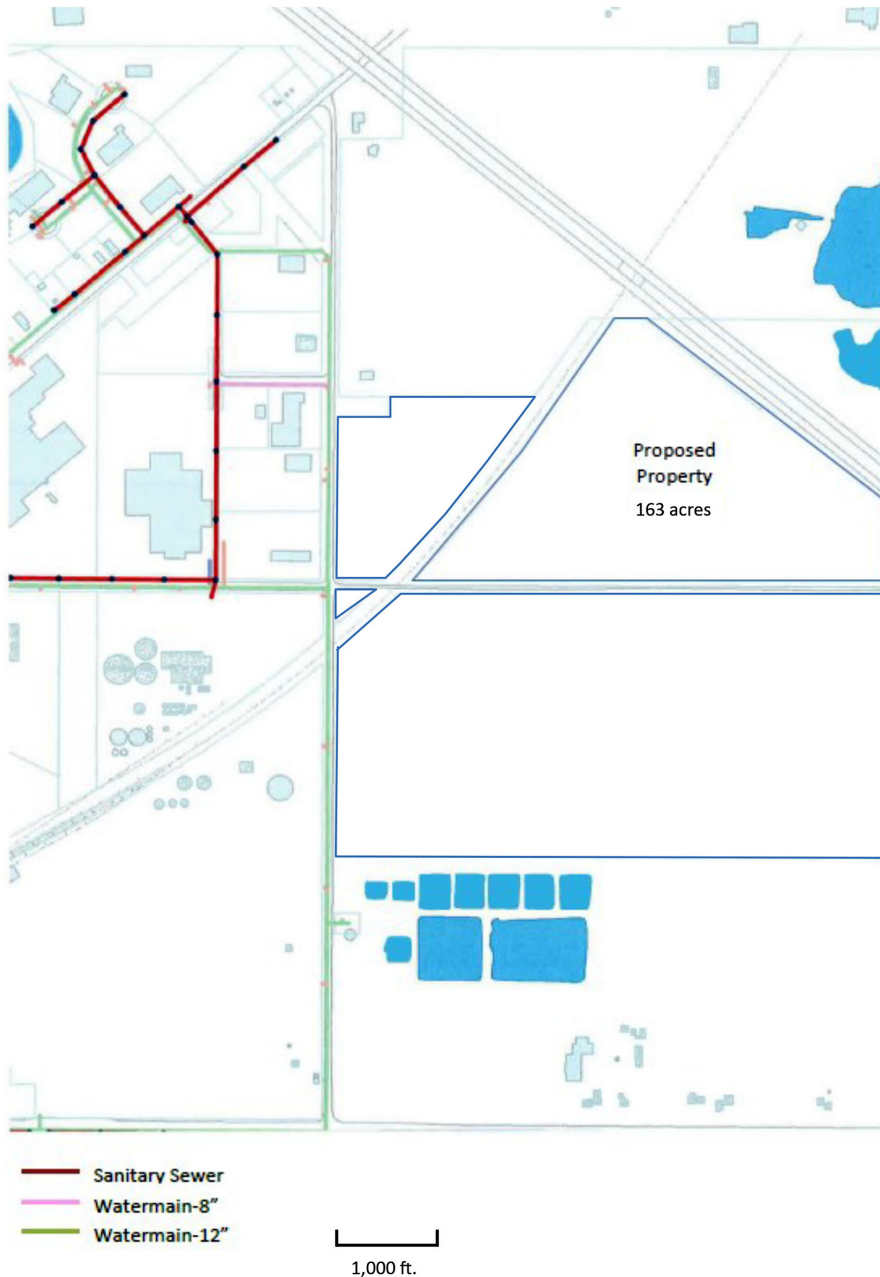

ALMA HOFFMAN ROAD INDUSTRIAL LOTS

Hoffman Road, Alma, Gratiot County, Michigan, USA

SEWER AND WATER MAP

FOR MORE INFORMATION, CONTACT:

Matt Schooley
City Manager
989.463.8336
mschooley@ci.alma.mi.us
www.ci.alma.mi.us